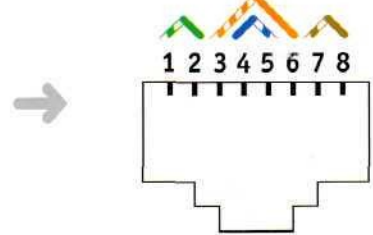

Data Network Cable Assembly Instructions

EIA/TIA-568A

RJ45 Plug

RJ45 Socket

EIA/TIA-568B

RJ45 Plug

RJ45 Socket

USOC

Ref. 0.50 inches
all types

RJ45 Plug

RJ45 Socket

ATI

Associated Telephone Industries Inc.
110-12855 Clarke Place
Richmond, BC V6V 2H9

www.associatedtelephone.com