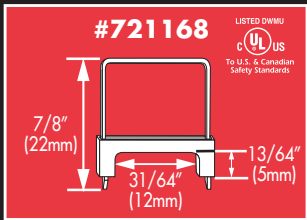

# WIRE & CABLE STAPLE GUN

SHOOTS  
LARGE  
INSULATED  
STAPLES

2 STAPLE SIZES

USE WIRE GUIDE TO CENTER WIRE UP TO 1/2" (12mm) WIDE

REMOVE WIRE GUIDE TO CENTER WIRE UP TO 19/32" (15mm) WIDE

FOR NON-METALLIC SHEATHED CABLE 12/2, 14/2, AND OTHER WIRE UP TO ~1/2" (12mm) WIDE