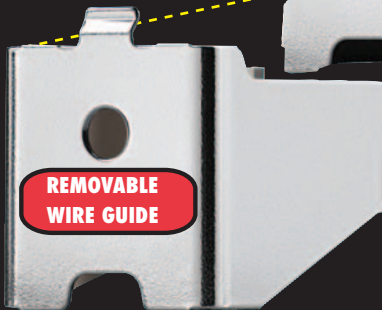

# WIRE & CABLE STAPLE GUN

SHOOTS  
LARGE  
INSULATED  
STAPLES

2 STAPLE SIZES

USE WIRE GUIDE TO CENTER WIRE UP TO 1/2" (12mm) WIDE

REMOVE WIRE GUIDE TO CENTER WIRE UP TO 19/32" (15mm) WIDE

FOR NON-METALLIC SHEATHED CABLE 12/2, 14/2, AND OTHER WIRE UP TO ~1/2" (12mm) WIDE