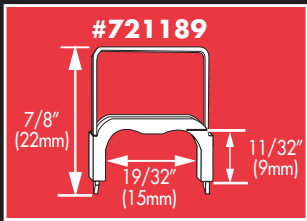

# WIRE & CABLE STAPLE GUN

SHOOTS  
LARGE  
INSULATED  
STAPLES

2 STAPLE SIZES

USE WIRE GUIDE TO CENTER WIRE UP TO 1/2" (12mm) WIDE

REMOVE WIRE GUIDE TO CENTER WIRE UP TO 19/32" (15mm) WIDE

FOR NON-METALLIC SHEATHED CABLE 12/2, 14/2, AND OTHER WIRE UP TO ~1/2" (12mm) WIDE